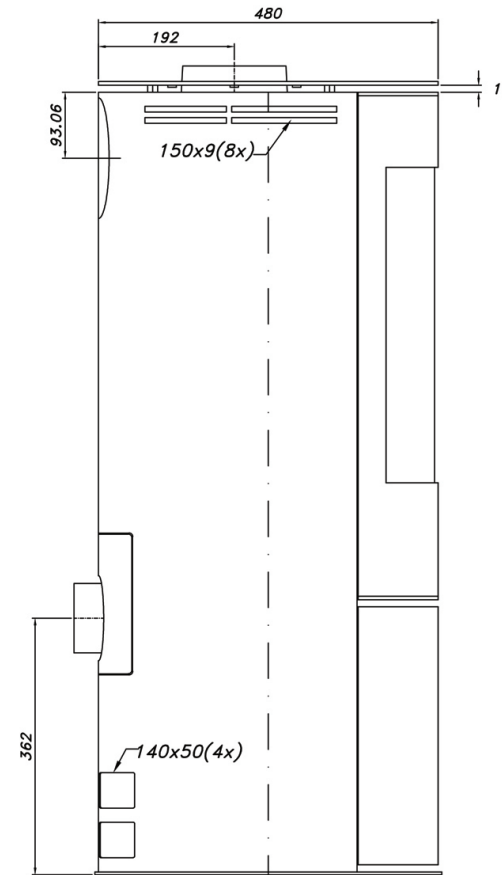

BARCELONA 5KW - ROOM HEATER - DIMENSIONS

*All measurements in millimetres (MM) All Dimensions are correct at time of publishing, but may be subject to slight change. Please confirm exact dimensions before commencing any installation works

HEIGHT: 1119MM | WIDTH: 490MM | DEPTH: 480MM | FLUE SIZE: 153MM