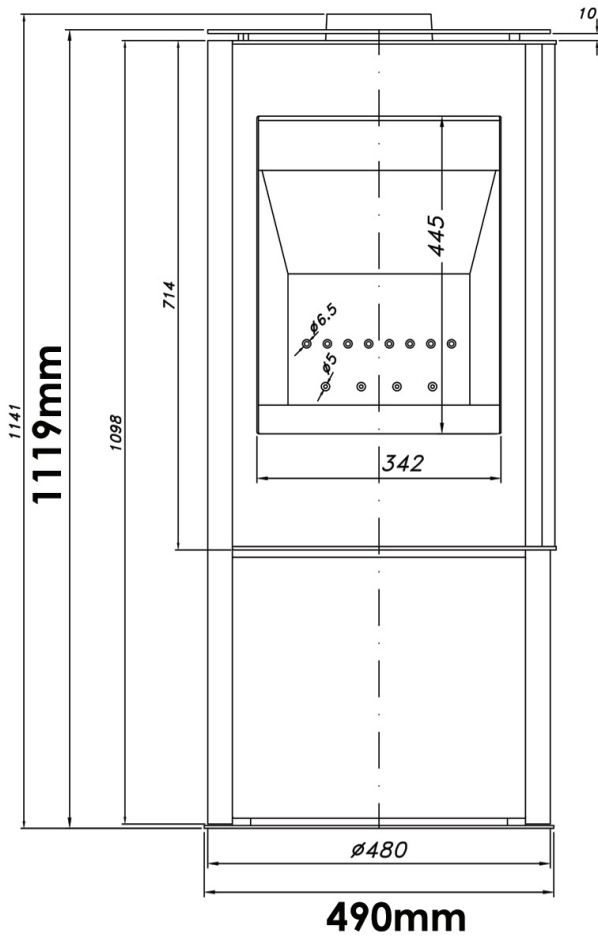

BARCELONA 5KW - ROOM HEATER - DIMENSIONS

*All measurements in millimetres (MM) All Dimensions are correct at time of publishing, but may be subject to slight change. Please confirm exact dimensions before commencing any installation works

HEIGHT: 1119MM | WIDTH: 490MM | DEPTH: 480MM | FLUE SIZE: 153MM