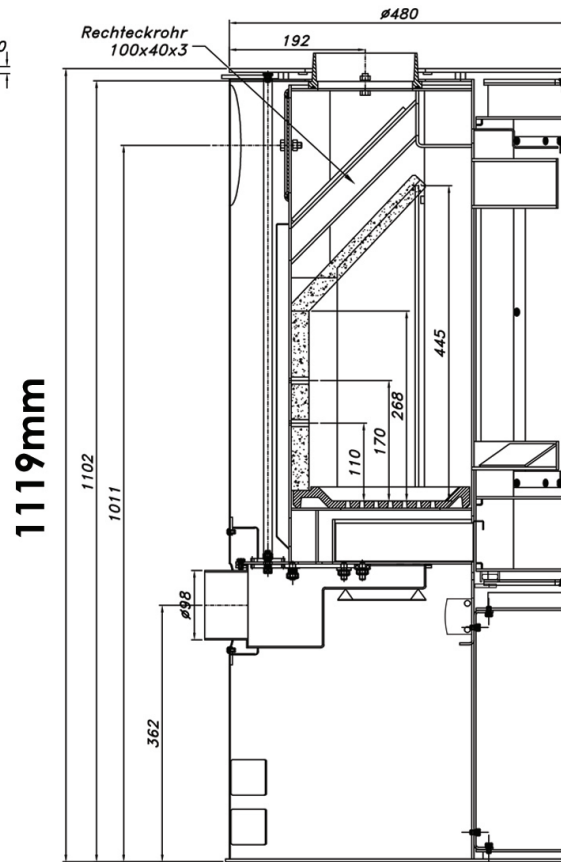

BARCELONA 5KW - ROOM HEATER - DIMENSIONS

*All measurements in millimetres (MM) All Dimensions are correct at time of publishing, but may be subject to slight change. Please confirm exact dimensions before commencing any installation works

HEIGHT: 1119MM | WIDTH: 490MM | DEPTH: 480MM | FLUE SIZE: 153MM