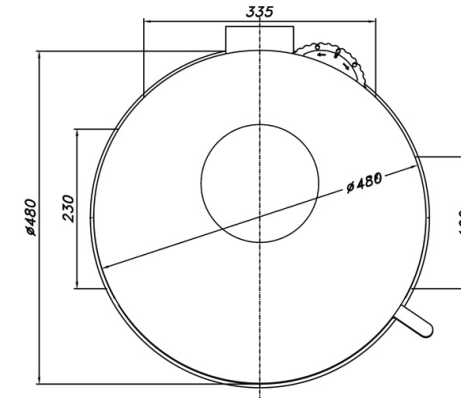

BARCELONA 5KW - ROOM HEATER - DIMENSIONS

*All measurements in millimetres (MM) All Dimensions are correct at time of publishing, but may be subject to slight change. Please confirm exact dimensions before commencing any installation works

HEIGHT: 1119MM | WIDTH: 490MM | DEPTH: 480MM | FLUE SIZE: 153MM